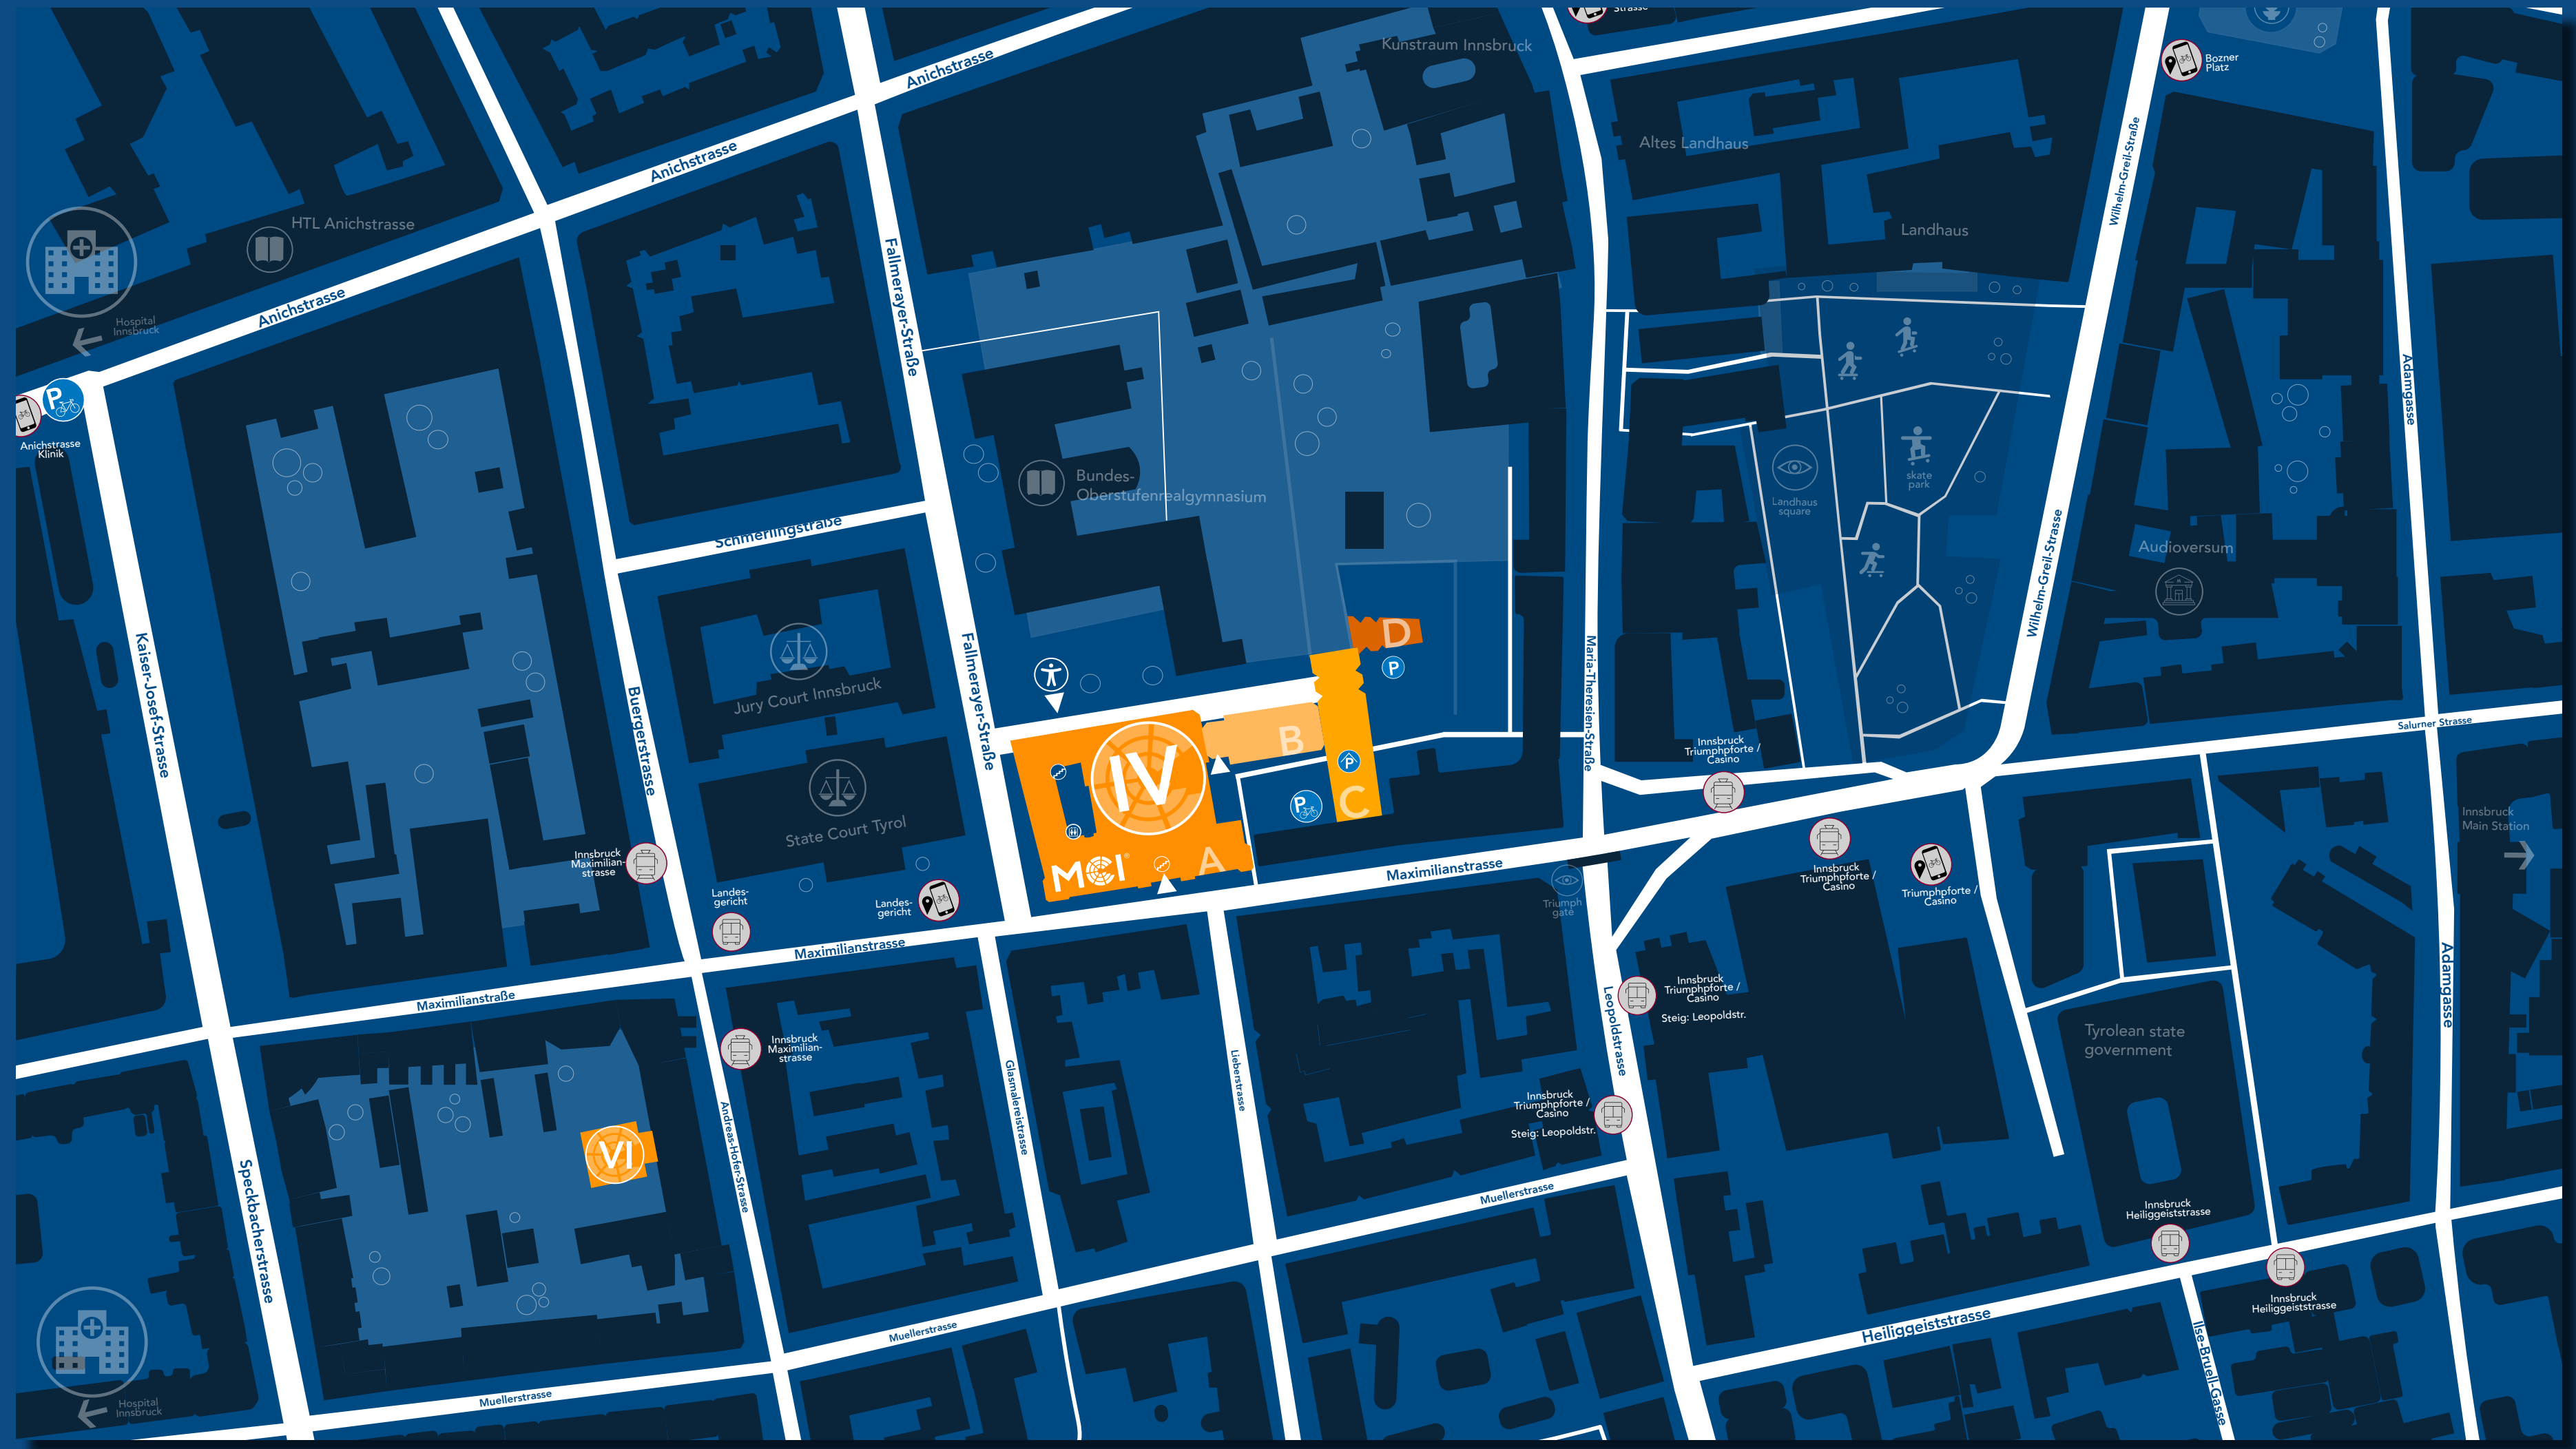

VI

**MCI | VI
Andreas-Hofer-Strasse 4**

- Premises**
- Electrical Engineering labs

NAVIGATION

- MCI I
- MCI II
- MCI III
- MCI IV
- MCI V
- MCI VI

LEGEND:

- Find on google maps
- accessible location
- Urban and local transport
Plan route, buy tickets & search connections: vvt.at
- Innsbruck by bike
Rent a city bike and discover Innsbruck stadtrrad.ivb.at